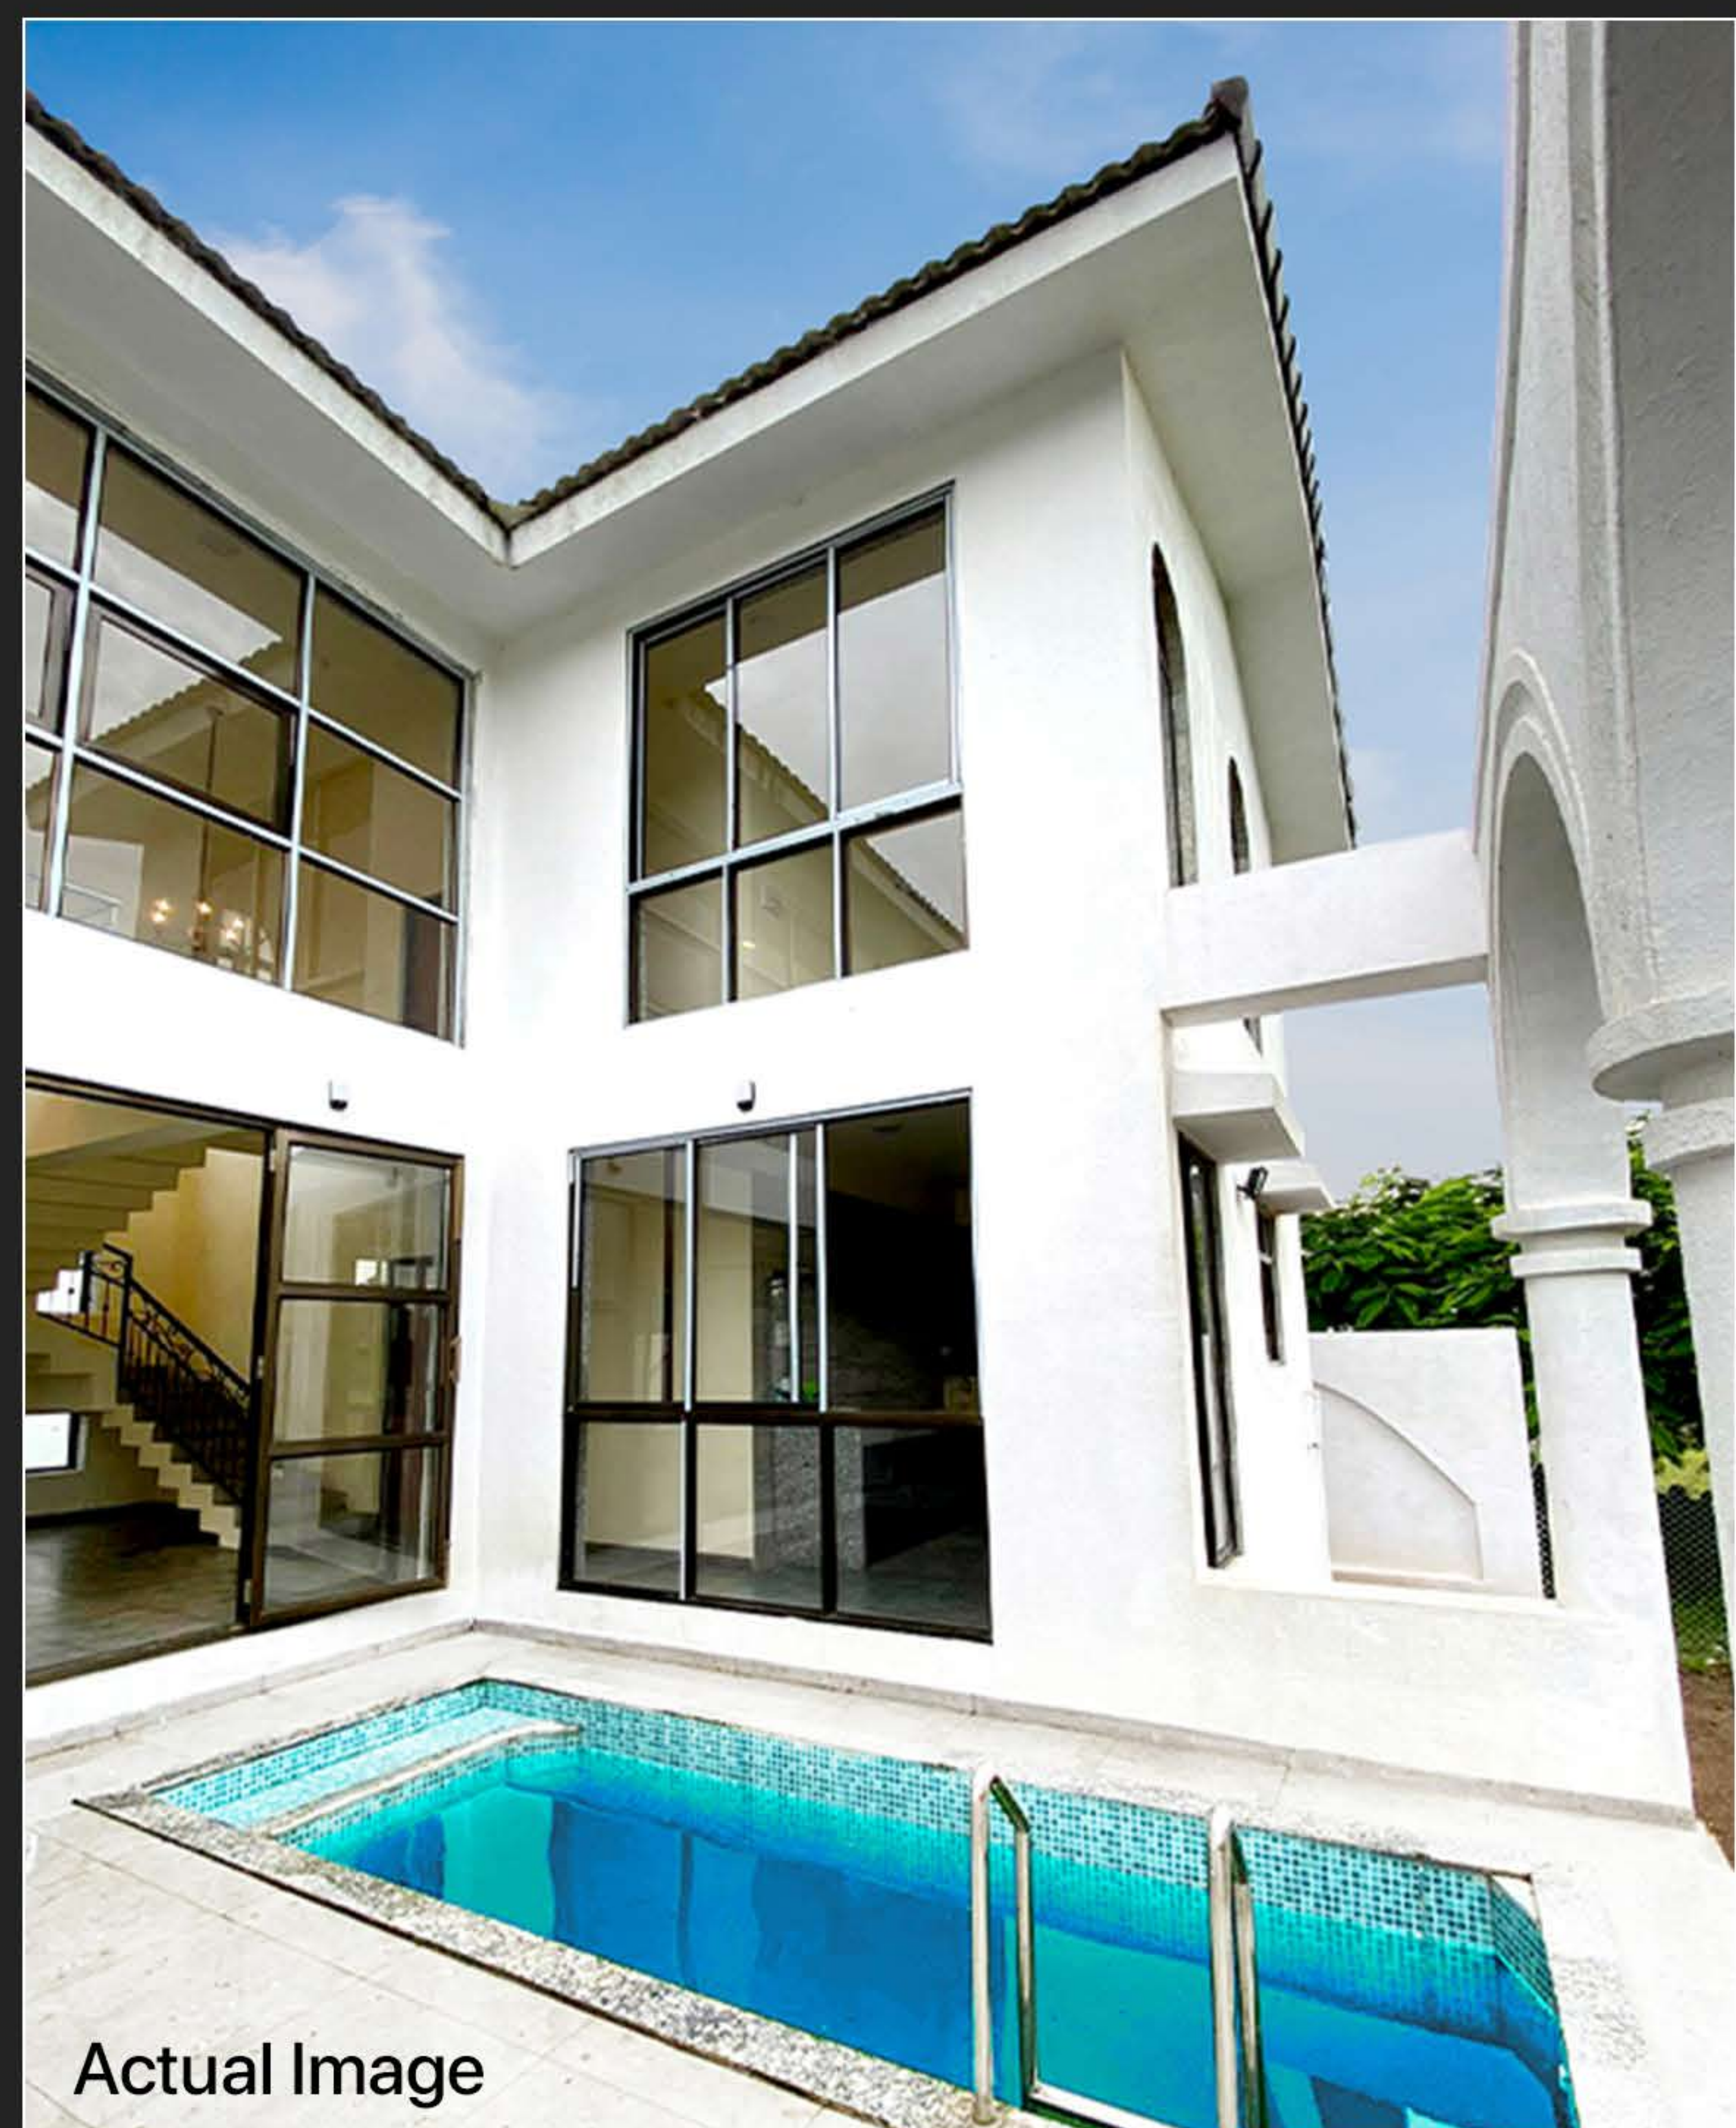

Actual Image