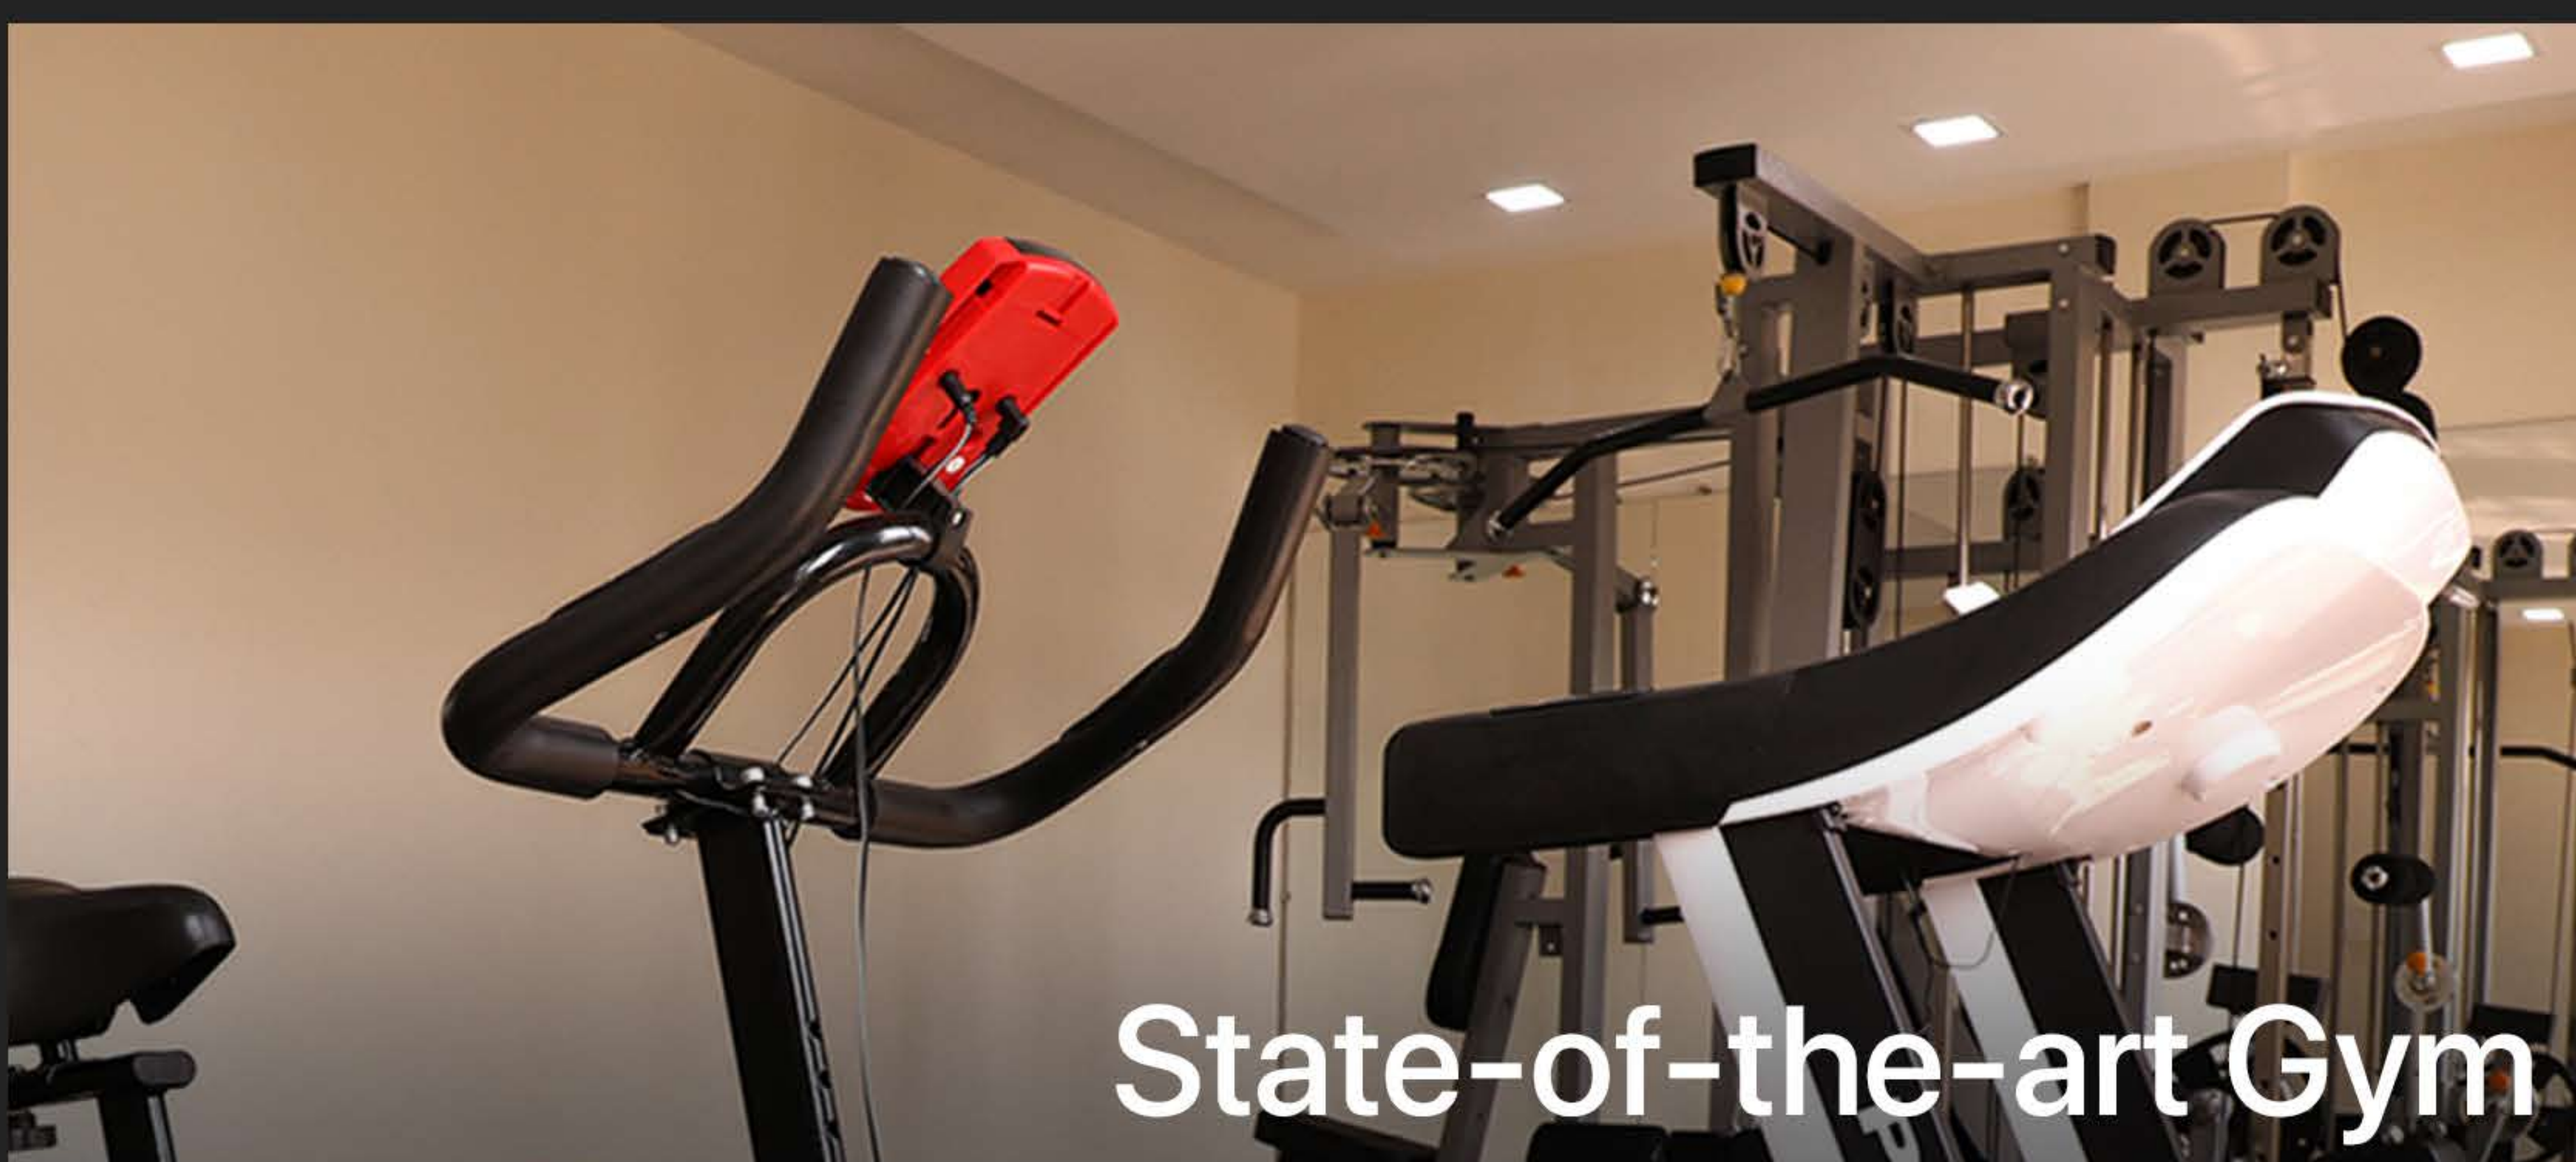

Enjoy World Class Amenities